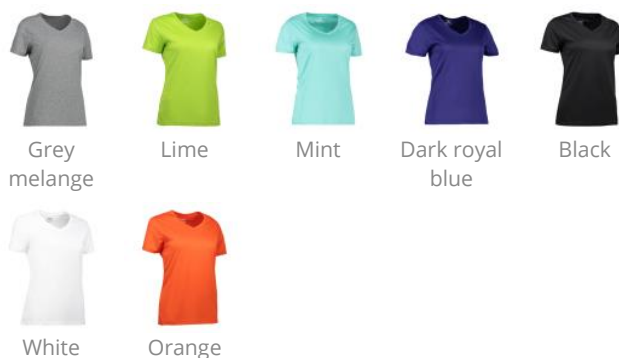

# Ladies' YES Active T-shirt

■ Cyan

NB: The product sheet only applies to the chosen colour

## Colour

## Description

Functional T- shirt with V- neck. Moisture- transmitting, breathable and quick drying. High functionality at a competitive price. Slightly shaped.