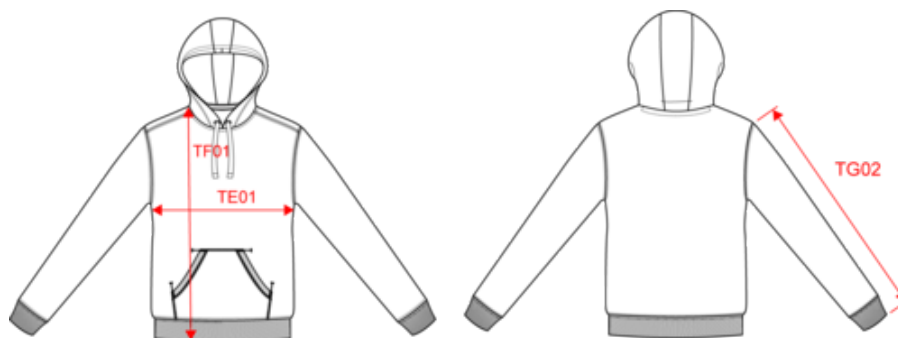

## Afmeting

Measurements in cm	XS	S	M	L	XL	XXL	3XL	4XL
TE01 - 1/2 chest width at 1.5cm below armhole	-9.00	-9.00	-6.00	-3.00	55.00	58.00	61.00	64.00
TF01 - Total height from HSP	-6.00	-6.00	-4.00	-2.00	72.00	74.00	76.00	78.00
TG02 - Long sleeve length	-2.40	-2.40	-1.60	-0.90	67.10	67.70	68.50	69.55