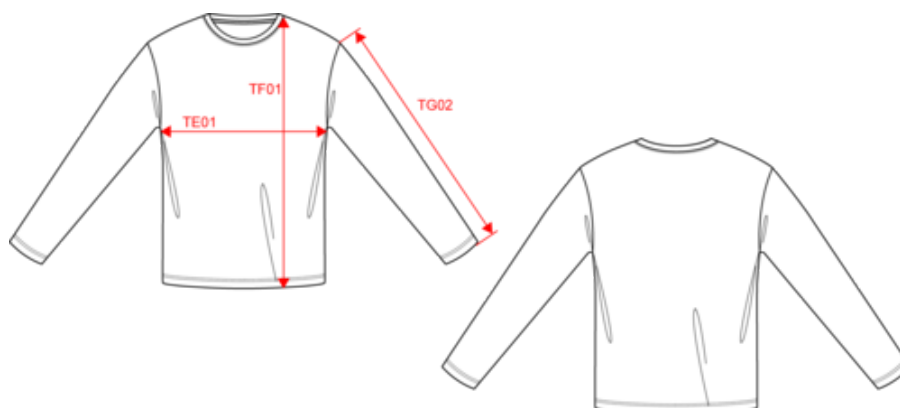

### Afmeting

Measurements in cm	3XL	4XL	L	M	S	XL	XXL
TE01 - 1/2 chest width at 1.5cm below armhole	49.00	52.00	55.00	58.00	61.00	64.00	67.00
TF01 - Total height from HSP	70.00	72.00	74.00	76.00	78.00	80.00	82.00
TG02 - Long sleeve length	63.00	64.00	65.00	66.00	67.00	68.00	69.00