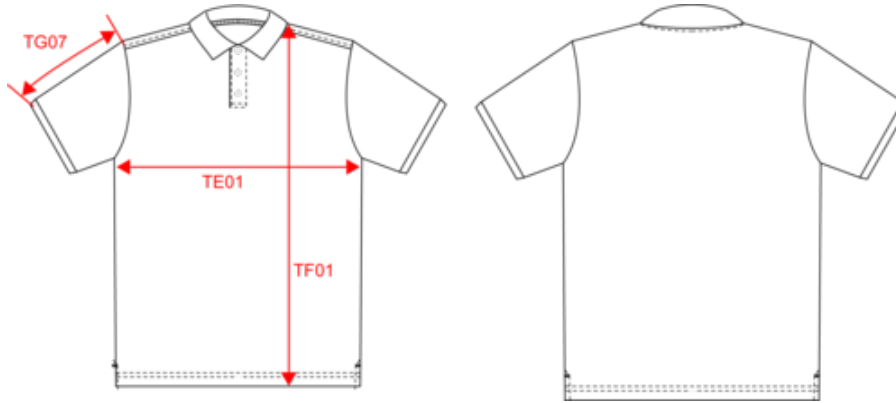

### Afmeting

Measurements in cm	XS	S	M	L	XL	XXL	3XL	4XL	5XL	6XL
H05 (M) - Total height	68.00	70.00	72.00	74.00	76.00	78.00	80.00	82.00	84.00	86.00
H15l (M) - Sleeve length with rib	21.50	22.25	23.00	23.75	24.50	25.25	26.00	26.75	27.50	28.25
W05 (M) - 1/2 chest width at 1.5cm below armhole	47.00	50.00	53.00	56.00	59.00	62.00	65.00	68.00	71.00	74.00
TE01 - 1/2 chest width at 1.5cm below armhole	47.00	50.00	53.00	56.00	59.00	62.00	65.00	68.00	71.00	74.00
TF01 - Total height from HSP	68.00	70.00	72.00	74.00	76.00	78.00	80.00	82.00	84.00	86.00
TG07 - Short sleeve length	21.50	22.25	23.00	23.75	24.50	25.25	26.00	26.75	27.50	28.25