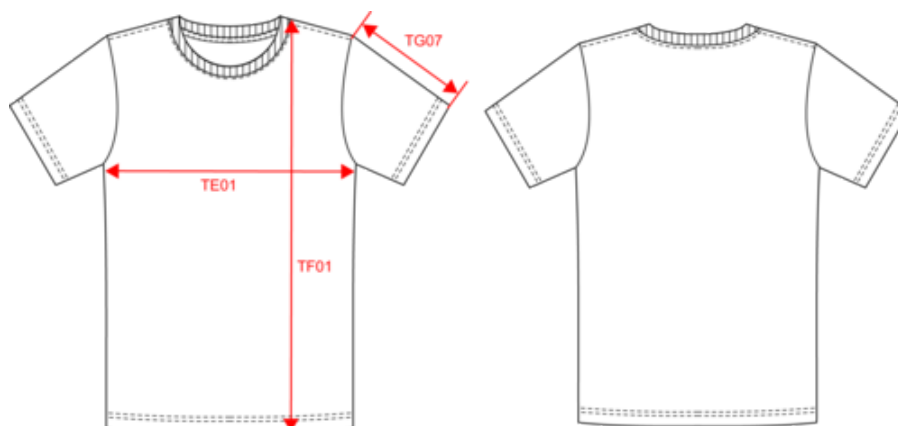

### Afmeting

Measurements in cm	XS	S	M	L	XL	XXL	3XL	4XL	5XL	6XL
H05 (M) - Total height	68.00	70.00	72.00	74.00	76.00	78.00	80.00	82.00	84.00	86.00
H15C (M) - Short sleeve length	21.75	22.50	23.25	24.00	24.75	25.50	26.25	27.00	27.75	28.50
W05 (M) - 1/2 chest width at 1.5cm below armhole	47.00	50.00	53.00	56.00	59.00	62.00	65.00	68.00	71.00	74.00
TE01 - 1/2 chest width at 1.5cm below armhole	47.00	50.00	53.00	56.00	59.00	62.00	65.00	68.00	71.00	74.00
TF01 - Total height from HSP	68.00	70.00	72.00	74.00	76.00	78.00	80.00	82.00	84.00	86.00
TG07 - Short sleeve length	21.75	22.50	23.25	24.00	24.75	25.50	26.25	27.00	27.75	28.50