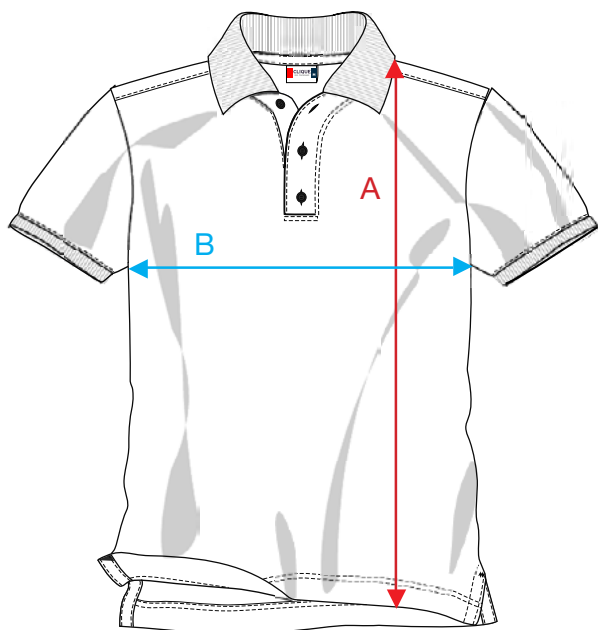

## MEASUREMENT SHEET/SIZE SPEC

028250 MANHATTAN

FRONT

BACK

MEASUREMENT IN CM	XS	S	M	L	XL	XXL	3XL	4XL	5XL
A - BODYLENGTH FRONT HPS	65	68	71	74	78	82	86	90	95
B - 1/2 CHEST	46	50	54	58	63	68	73	78	83
C - SLEEVELENGTH	19	20	21	22	23	24	25	26	27

Sizing chart is in centimeters and sizing is subject to a market accepted tolerance. No rights may be derived from this sizing chart.