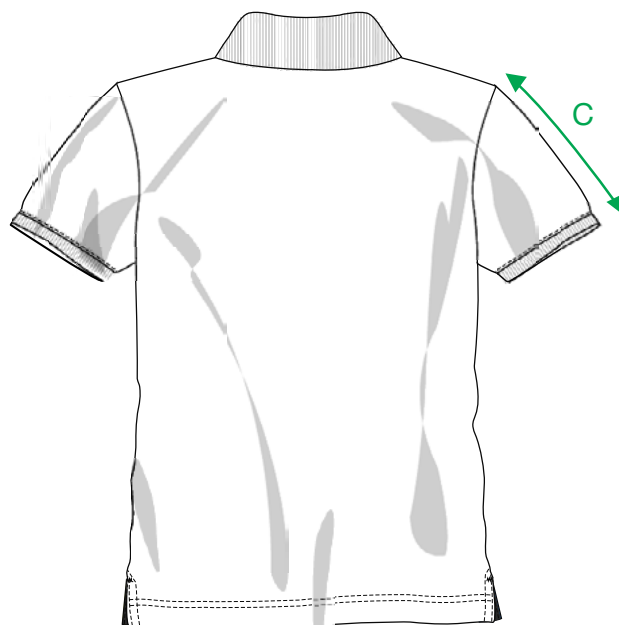

## MEASUREMENT SHEET/SIZE SPEC

028250 MANHATTAN

FRONT

BACK

MEASUREMENT IN CM	XS	S	M	L	XL	XXL	3XL	4XL	5XL
A - BODYLENGTH FRONT HPS	65	68	71	74	78	82	86	90	95
B - 1/2 CHEST	46	50	54	58	63	68	73	78	83
C - SLEEVELENGTH	19	20	21	22	23	24	25	26	27

Sizing chart is in centimeters and sizing is subject to a market accepted tolerance. No rights may be derived from this sizing chart.