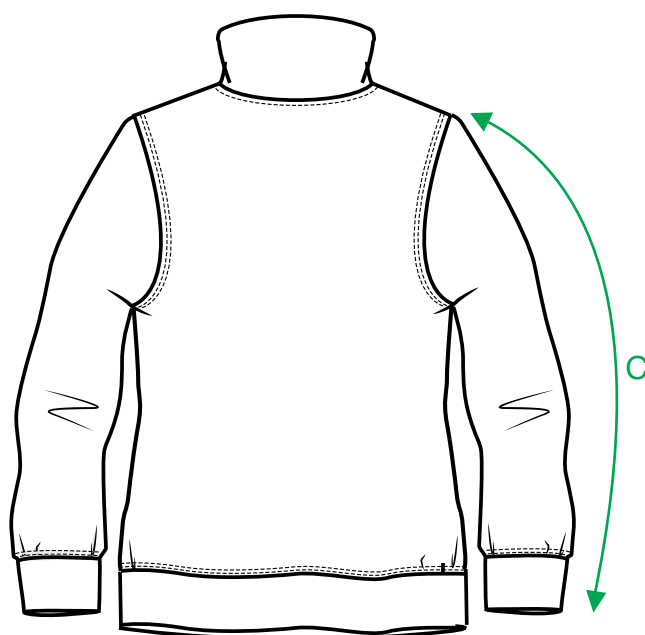

MEASUREMENT SHEET/SIZE SPEC

023915 BASIC MICRO FLEECE JACKET LADIES

FRONT

BACK

MEASUREMENT IN CM	XS/34	S/36	M/38	L/40	XL/42	XXL/44
A - 1/2 CHEST	62	64	66	68	70	72
B - BODYLENGTH FRONT HPS	45	46	50	54	58	62
C - SLEEVELENGTH INCL CUFF	60	62	63	64	65	65,5

Sizing chart is in centimeters and sizing is subject to a market accepted tolerance. No rights may be derived from this sizing chart.