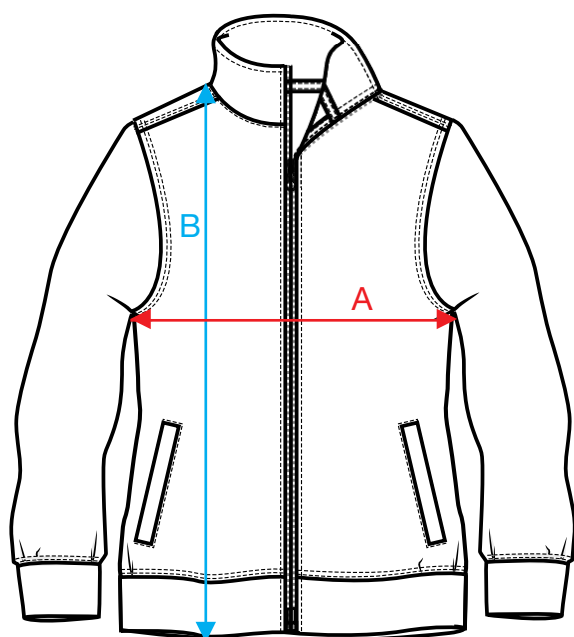

MEASUREMENT SHEET/SIZE SPEC

023915 BASIC MICRO FLEECE JACKET LADIES

FRONT

BACK

MEASUREMENT IN CM	XS/34	S/36	M/38	L/40	XL/42	XXL/44
A - 1/2 CHEST	62	64	66	68	70	72
B - BODYLENGTH FRONT HPS	45	46	50	54	58	62
C - SLEEVELENGTH INCL CUFF	60	62	63	64	65	65,5

Sizing chart is in centimeters and sizing is subject to a market accepted tolerance. No rights may be derived from this sizing chart.