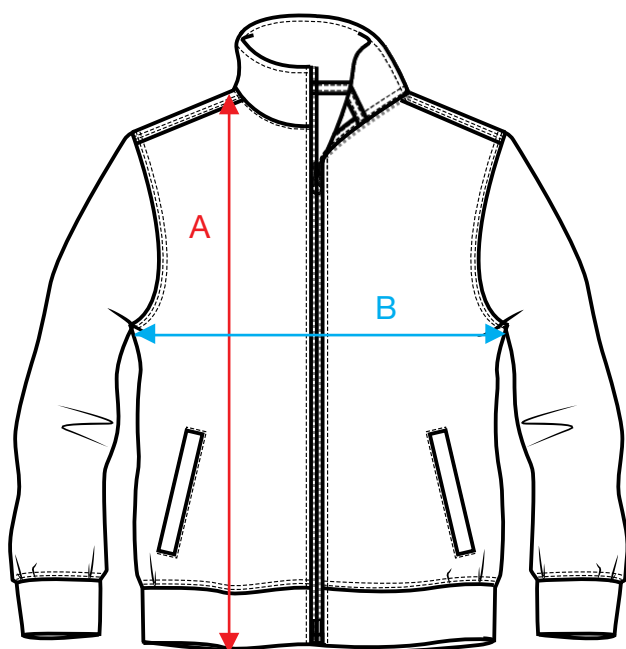

MEASUREMENT SHEET/SIZE SPEC

023901 BASIC POLAR FLEECE JACKET

FRONT

BACK

MEASUREMENT IN CM	XS	S	M	L	XL	XXL	3XL	4XL
A - BODYLENGTH	67	70	73	75	77	79	82	85
B - 1/2 CHEST WIDTH	46	50	54	58	62	66	70	74
C - SLEEVELENGTH	65	67	68	69	70	71	71,5	72

Sizing chart is in centimeters and sizing is subject to a market accepted tolerance. No rights may be derived from this sizing chart.