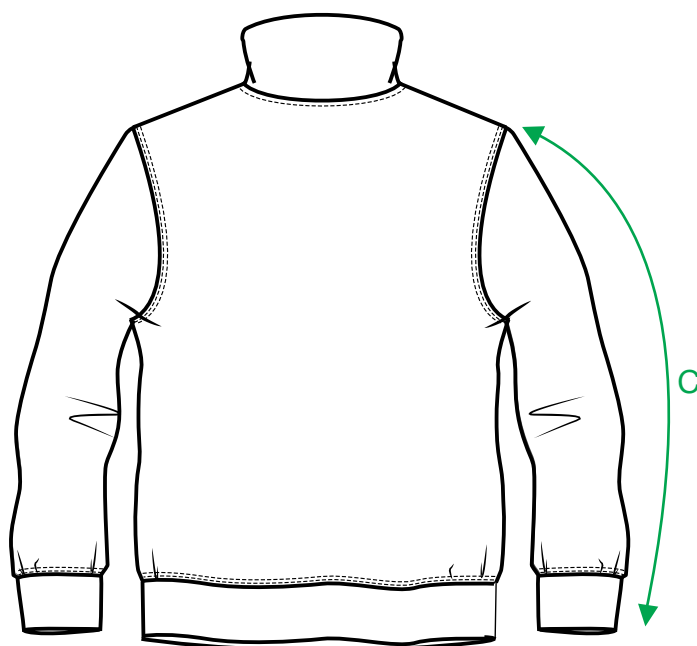

MEASUREMENT SHEET/SIZE SPEC

023901 BASIC POLAR FLEECE JACKET

FRONT

BACK

MEASUREMENT IN CM	XS	S	M	L	XL	XXL	3XL	4XL
A - BODYLENGTH	67	70	73	75	77	79	82	85
B - 1/2 CHEST WIDTH	46	50	54	58	62	66	70	74
C - SLEEVELENGTH	65	67	68	69	70	71	71,5	72

Sizing chart is in centimeters and sizing is subject to a market accepted tolerance. No rights may be derived from this sizing chart.