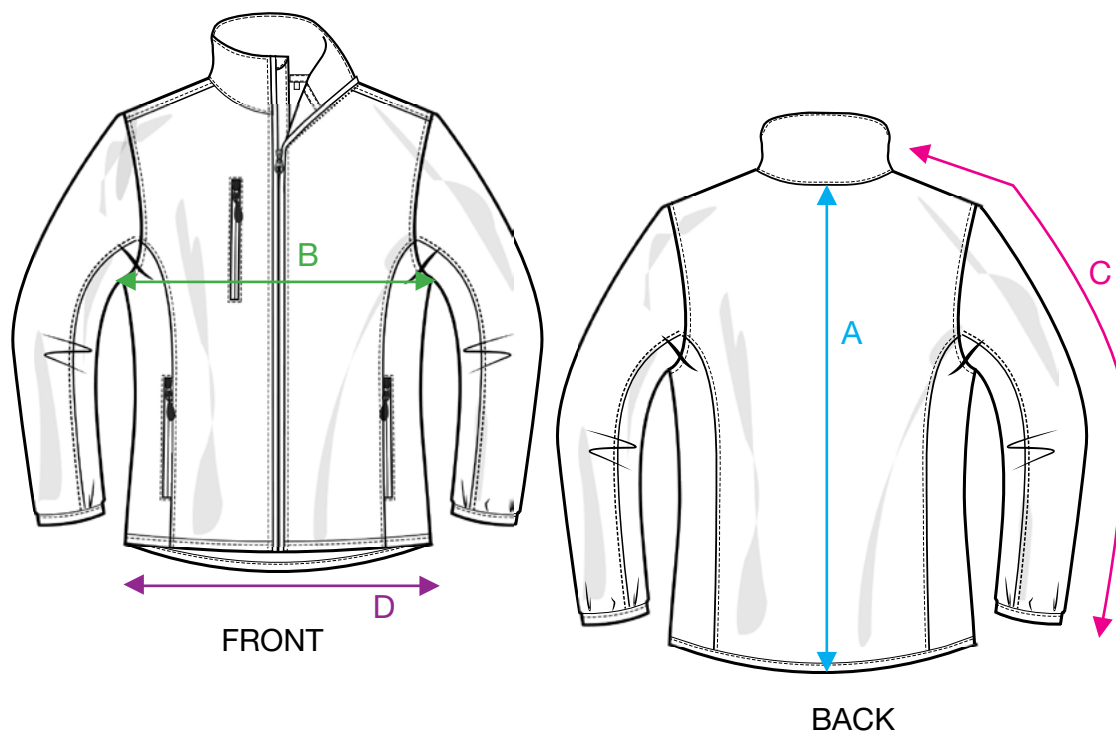

MEASUREMENT SHEET/SIZE SPEC

020915 BASIC SOFTSHELL JACKET LADIES

MEASUREMENT IN CM	XS/34	S/36	M/38	L/40	XL/42	XXL/44	XXXL/46
A - BODYLENGTH BACK	64	66	68	70	72	74	76
B - 1/2 CHEST WIDTH	46	49	53	57	61	67	73
C - SLEEVELENGTH	63	64	65	66	67	68	69
D - 1/2 BOTTOM WIDTH	46	49	53	57	61	67	73

Sizing chart is in centimeters and sizing is subject to a market accepted tolerance. No rights may be derived from this sizing chart.